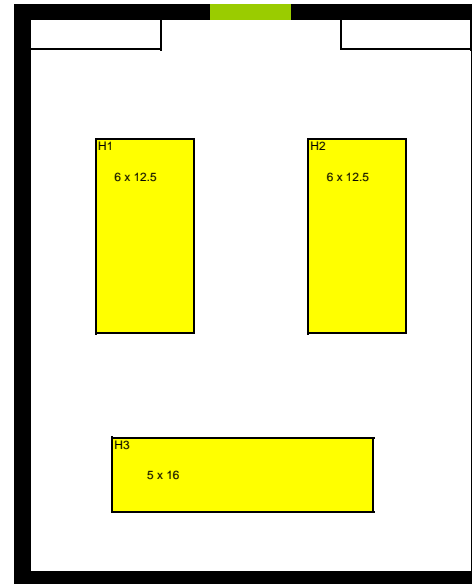

WAINWRIGHT

TECHNOLOGY

STILLWELL

HALSEY