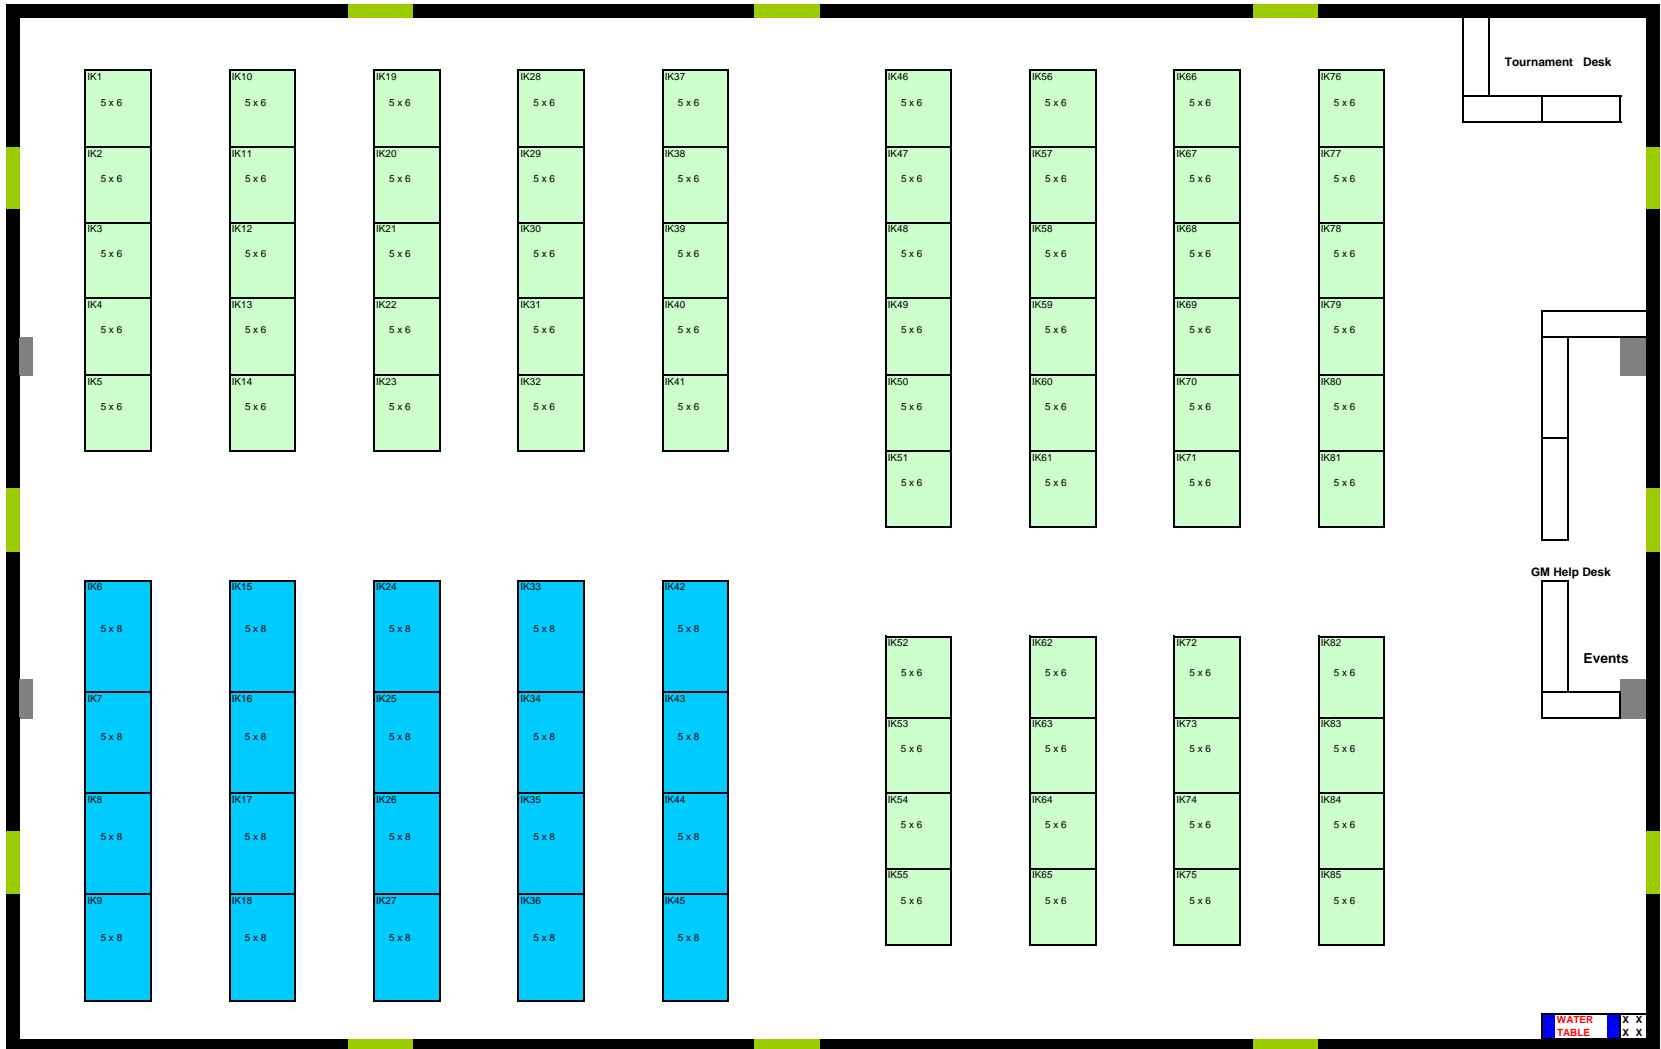

The Eisenhower One

BOARD ROOM

EDWARDIAN ROOM

EXECUTIVE CONF ROOM

NIMITZ

PATTON

POWELL

BRADLEY

EXHIBIT HALL "A"

FIRE EXIT

FIRE EXIT

52 8' Tables
36 6' Tables

63 6' Tables