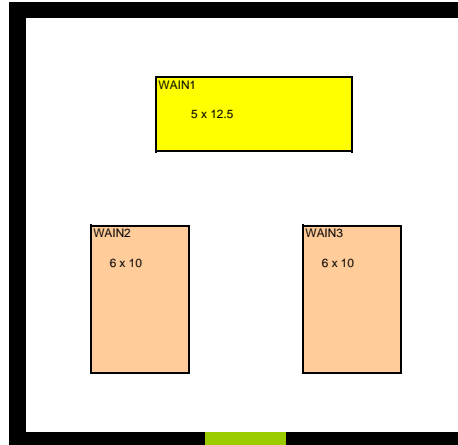

WAINWRIGHT