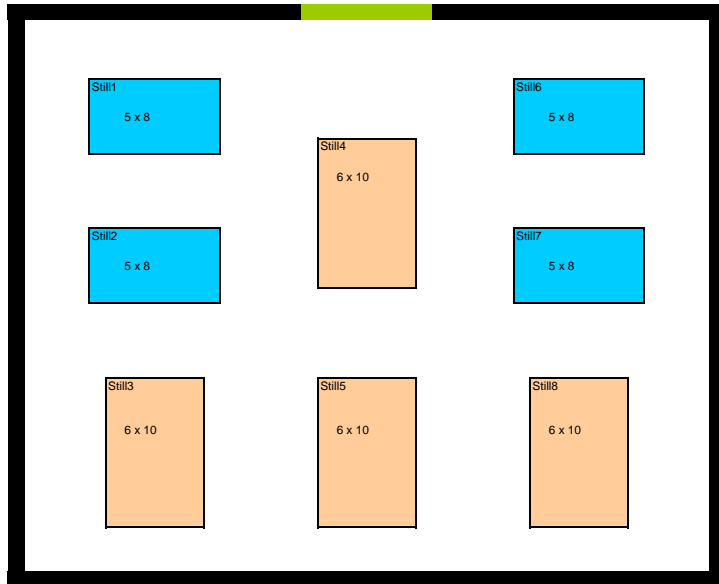

WAINWRIGHT

TECHNOLOGY

STILLWELL

HALSEY