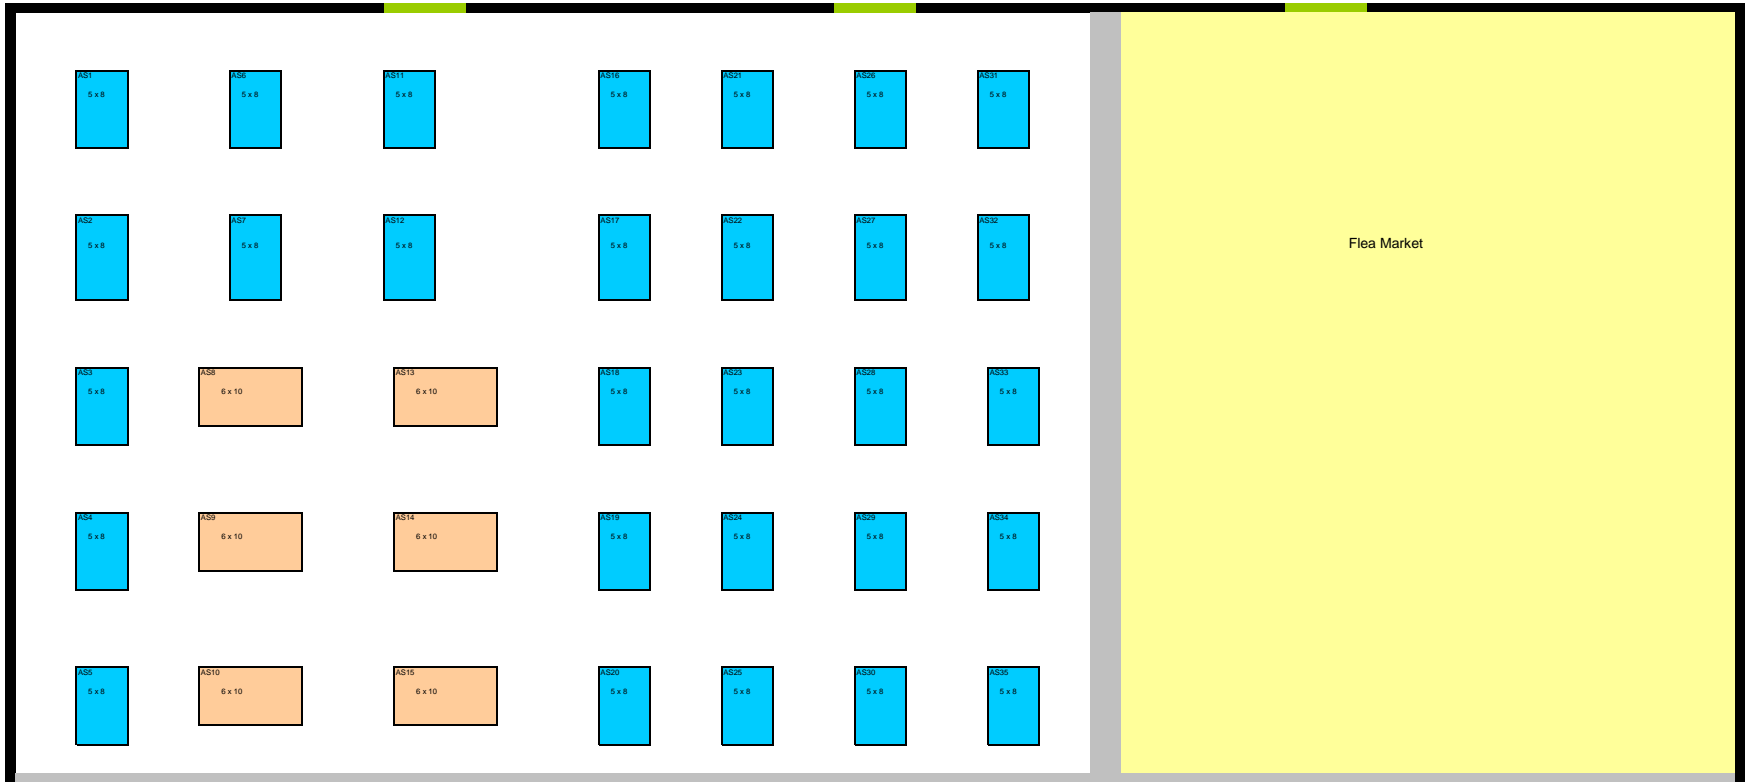

EXHIBIT HALL "A"

FIRE EXIT

FIRE EXIT

52 8' Tables
36 6' Tables

63 6' Tables