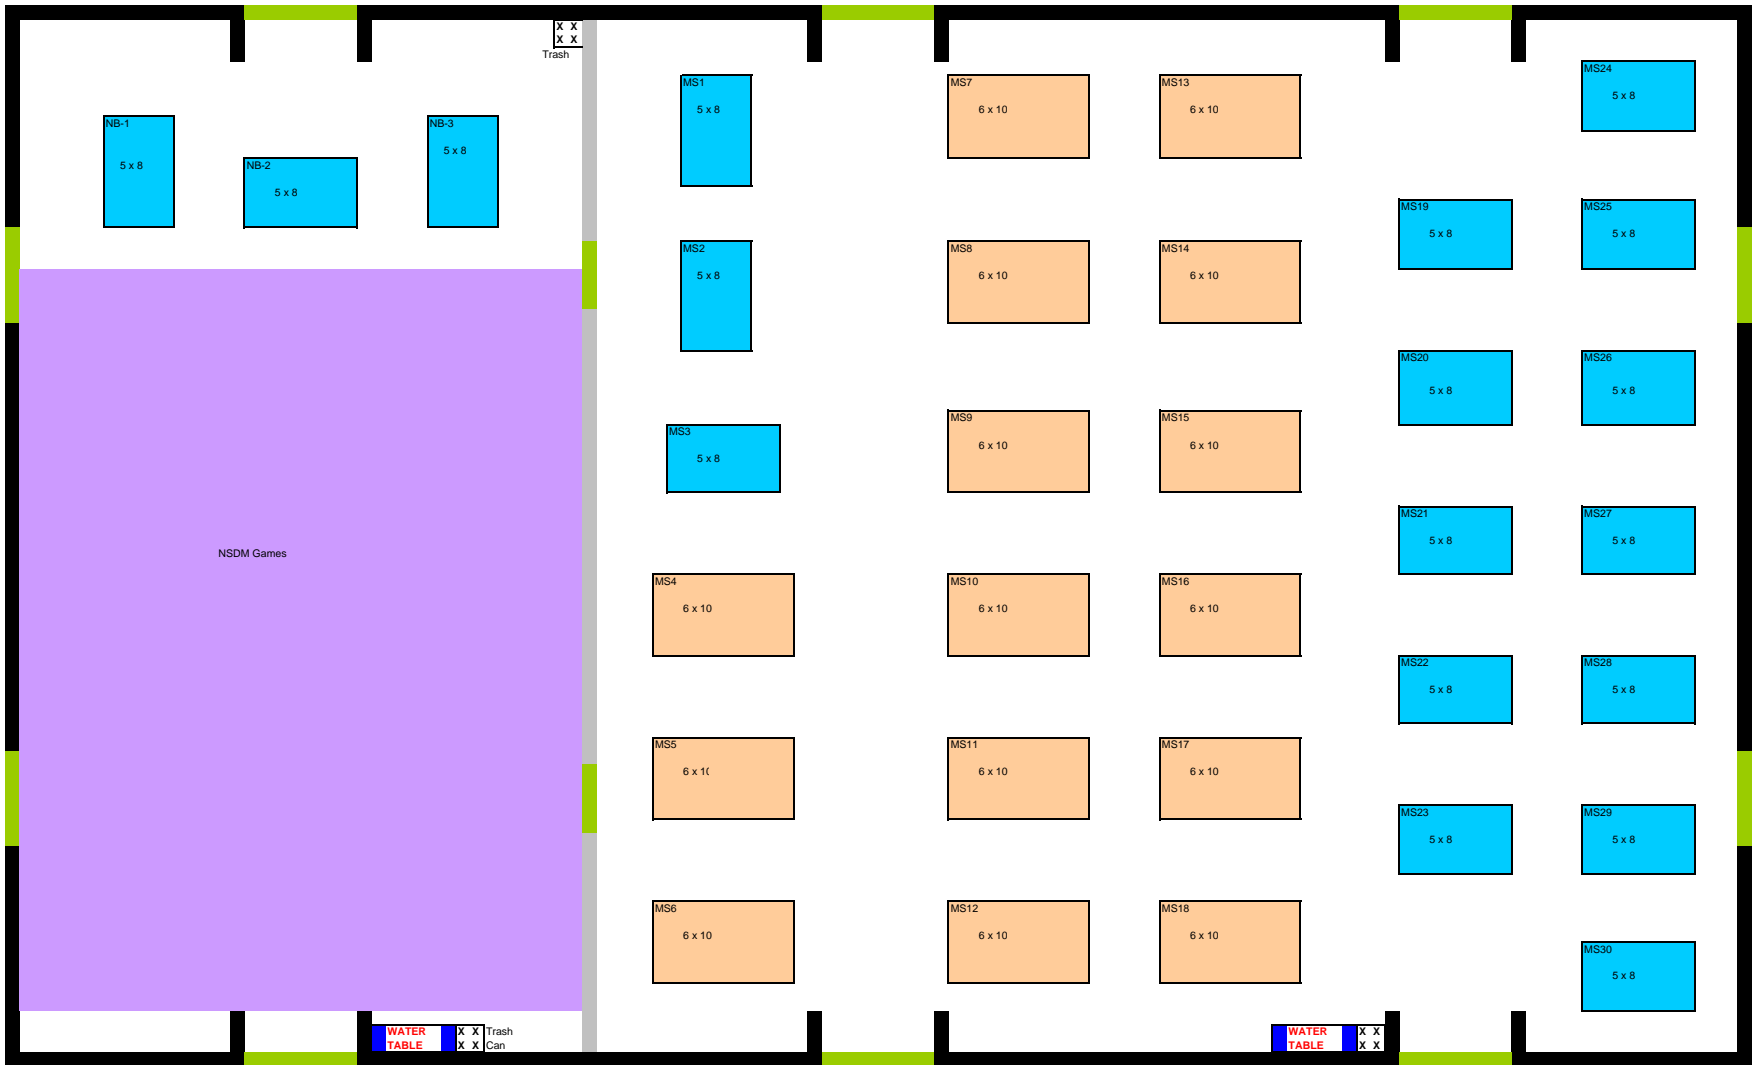

The Eisenhower One

BOARD ROOM

EDWARDIAN ROOM

EXECUTIVE CONF ROOM

NIMITZ

PATTON

POWELL

BRADLEY

EXHIBIT HALL "A"

FIRE EXIT

FIRE EXIT

52 8' Tables
36 6' Tables

63 6' Tables